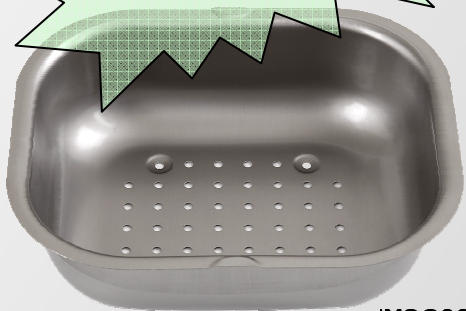

## OVER 50% OFF COLANDERS & CUTTING BOARDS

*For a limited time only add a stainless steel colander and stylish glass cutting board to your Satin Sink Package for an unbeatable price.*

IXSC40S1

**Colanders \$30**

**OVER  
50% OFF**

IXSC26S1

PRODUCT	CODE	PRICE (incl. GST)	Suit Sink Type
Colander Large	IXSC40S1	\$30	IS8L/RS3 IS10L/RS2 IS12L/RS2
Colander Small	IXSC26S1	\$30	IS10L/RS2
Chopping Board Glass	IXCBG1	\$30	IS8L/RS3 IS10L/RS2 IS12L/RS2