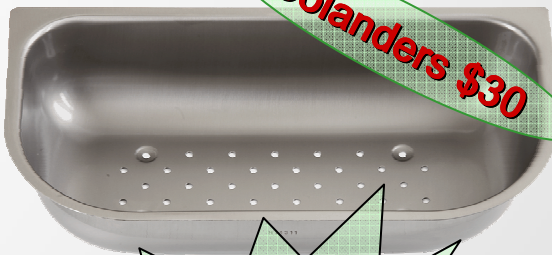

## OVER 50% OFF COLANDERS & CUTTING BOARDS

*For a limited time only add a stainless steel colander and stylish glass cutting board to your Satin Sink Package for an unbeatable price.*

IXSC40S1

**Colanders \$30**